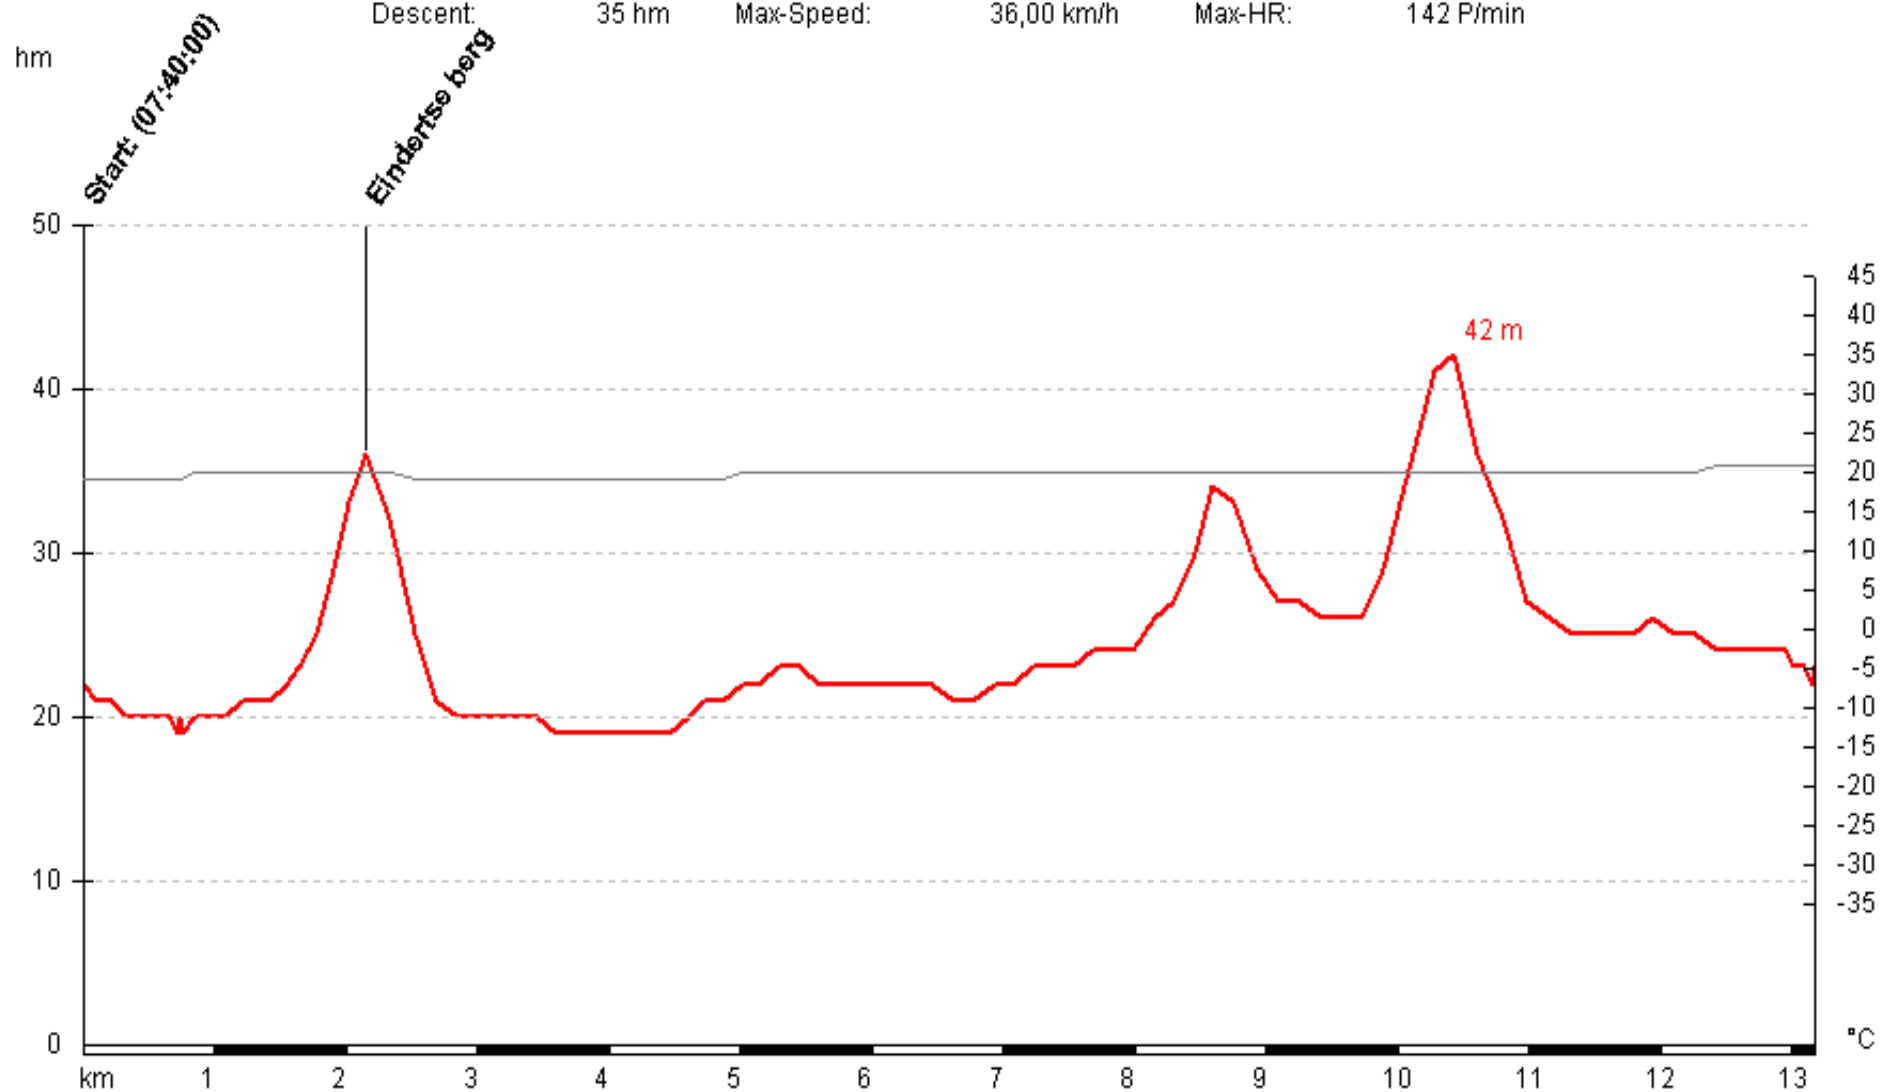

RIT 1 Eindhout -Einruhr (1ste deel)

Distance:	13,17 km	Time:	00:31:00 h	Category:	1 Star
Ascent:	36 hm	AV-Speed:	25,49 km/h	AV-HR:	105 P/min
Descent:	35 hm	Max-Speed:	36,00 km/h	Max-HR:	142 P/min

- | | | | |
|------------|--------------------|---------------|------------|
| Restaurant | Object of Interest | steep Ascent | Checkpoint |
| Snackbar | Danger | steep Descent | Finish |

Tourdate: 01.07.2005 / ⌀-Temp.: 19,9 °C

Profil created by CicloTour