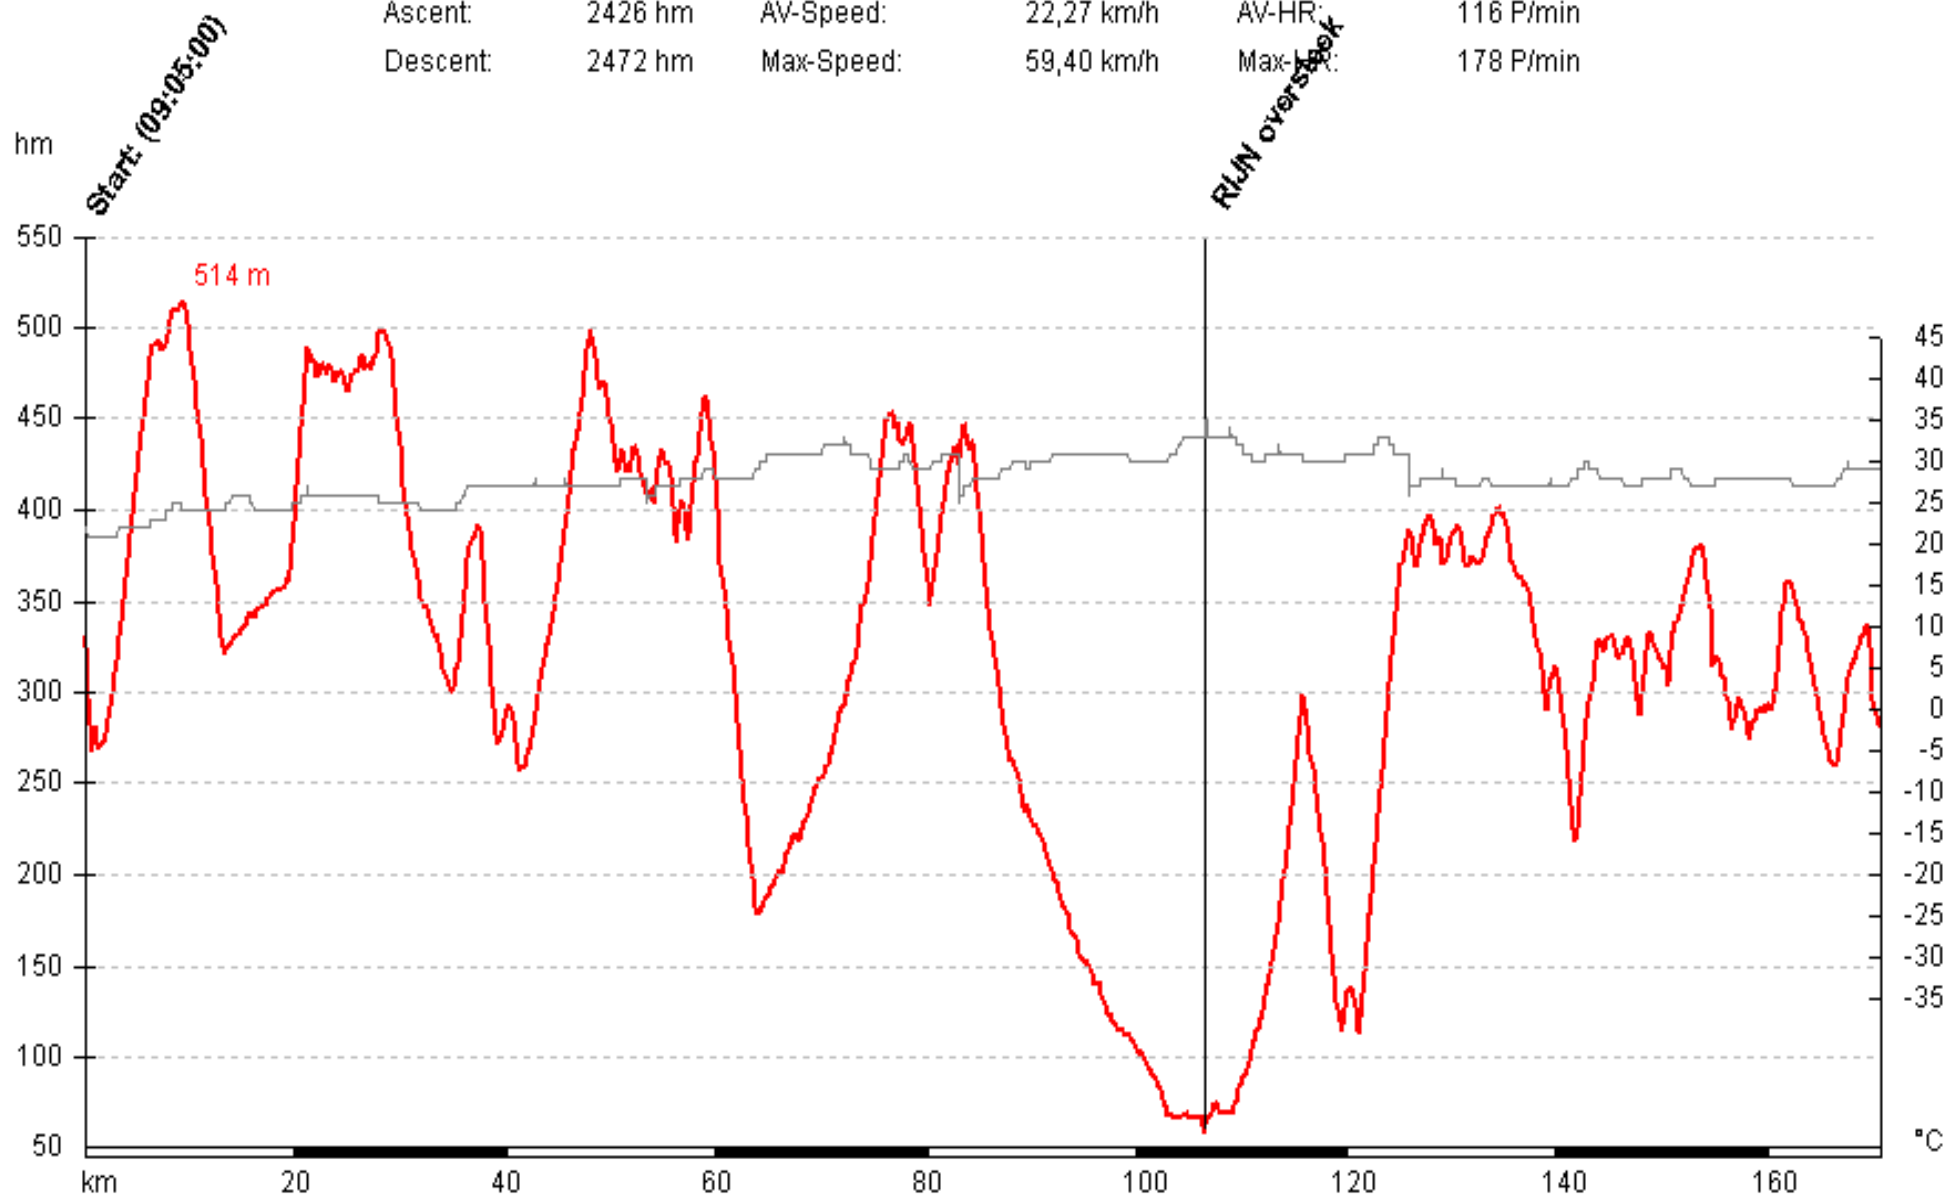

Rit 2 Einruhr - Atzelgift

Distance: 170,70 km Time: 07:40:00 h Category: 5 Star
Ascent: 2426 hm AV-Speed: 22,27 km/h AV-HR: 116 P/min
Descent: 2472 hm Max-Speed: 59,40 km/h Max-HR: 178 P/min

- Restaurant
- Object of Interest
- steep Ascent
- Checkpoint
- Snackbar
- Danger
- steep Descent
- Finish