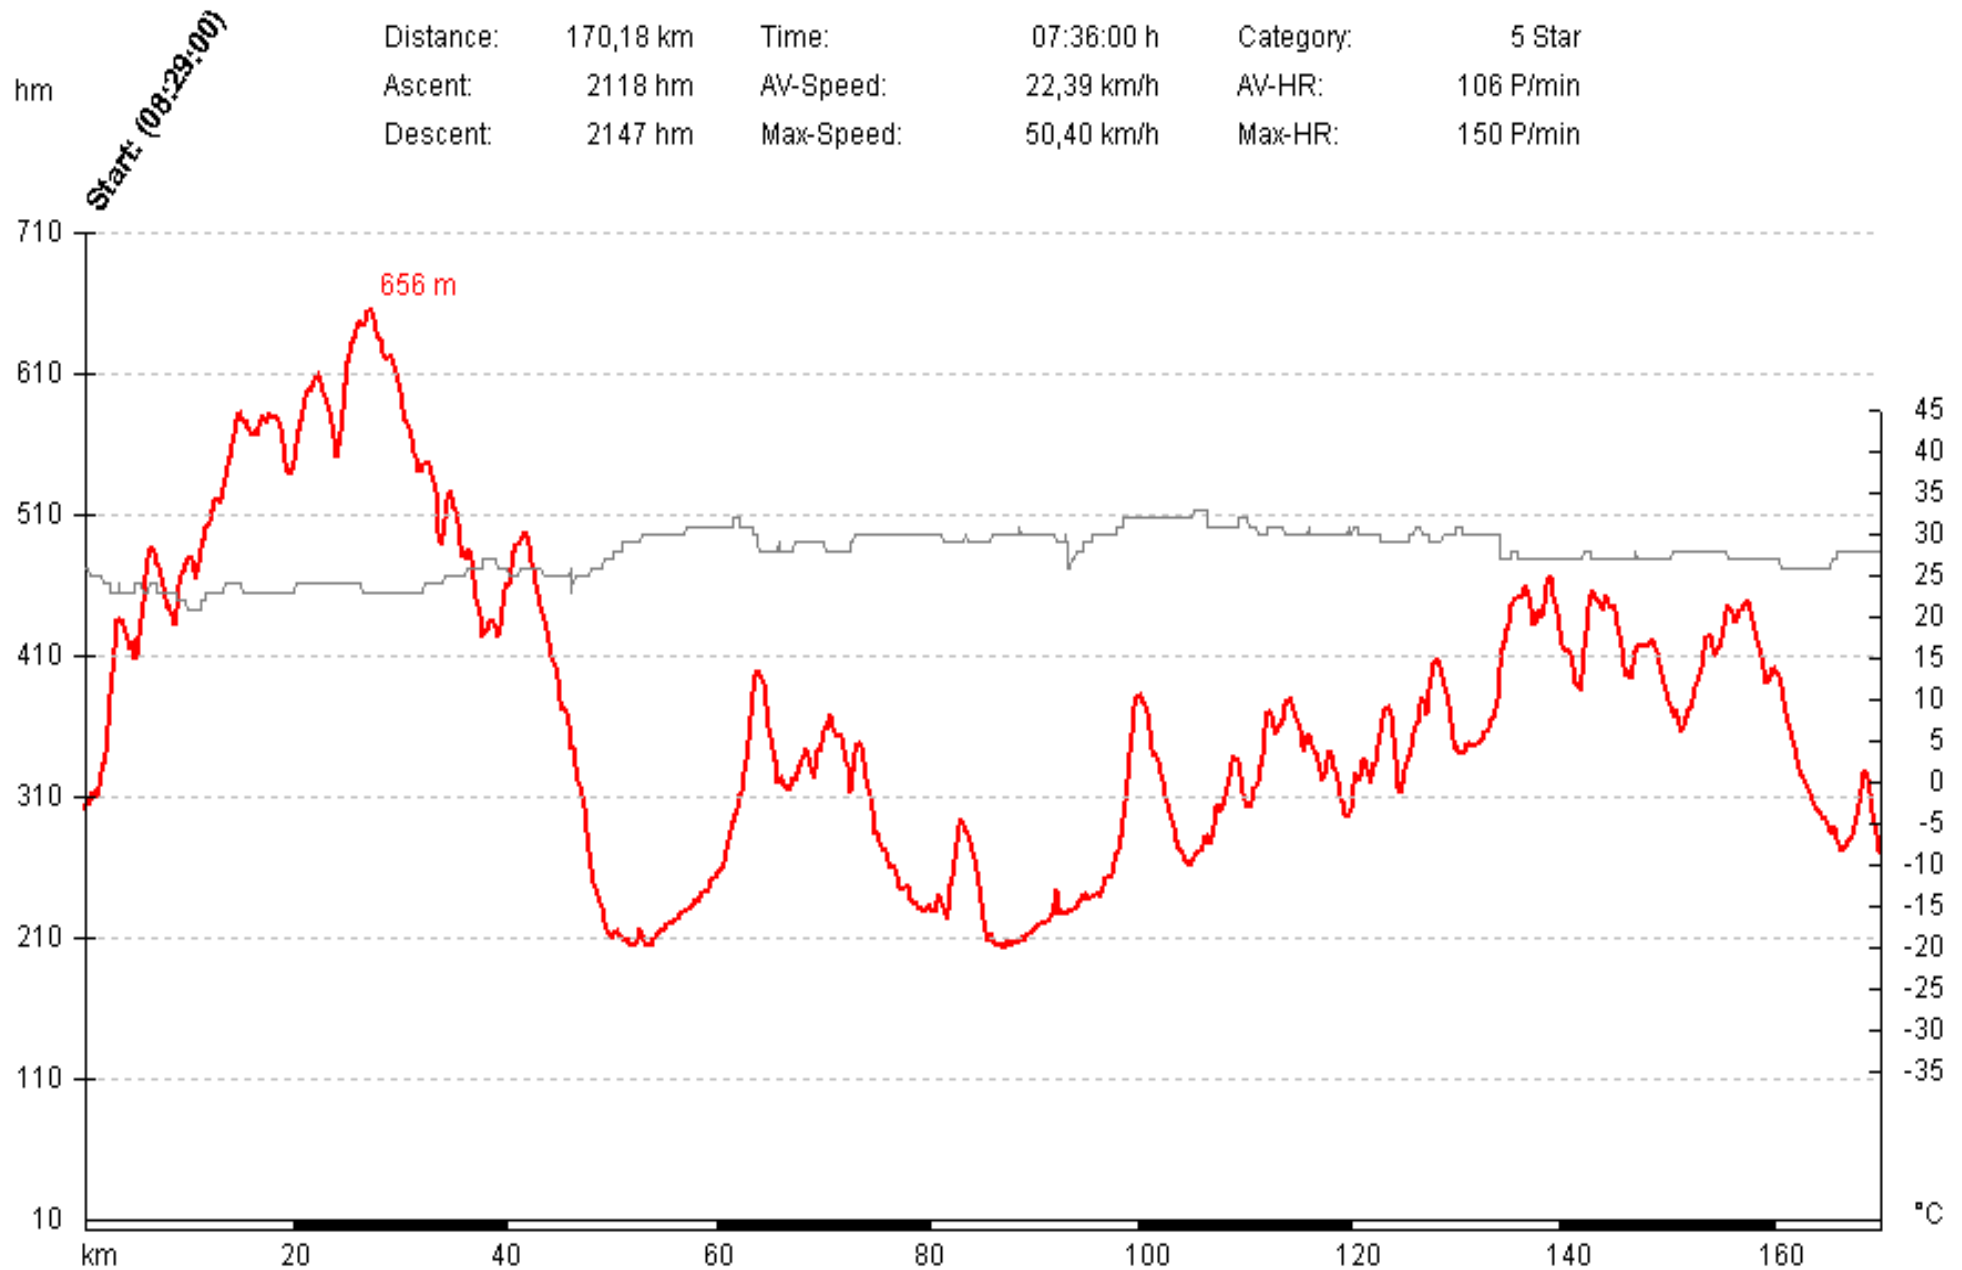

# RIT3 Atzelgift - Pfordt

Distance:	170,18 km	Time:	07:36:00 h	Category:	5 Star
Ascent:	2118 hm	AV-Speed:	22,39 km/h	AV-HR:	106 P/min
Descent:	2147 hm	Max-Speed:	50,40 km/h	Max-HR:	150 P/min

- Restaurant
- Object of Interest
- steep Ascent
- Checkpoint
- Snackbar
- Danger
- steep Descent
- Finish