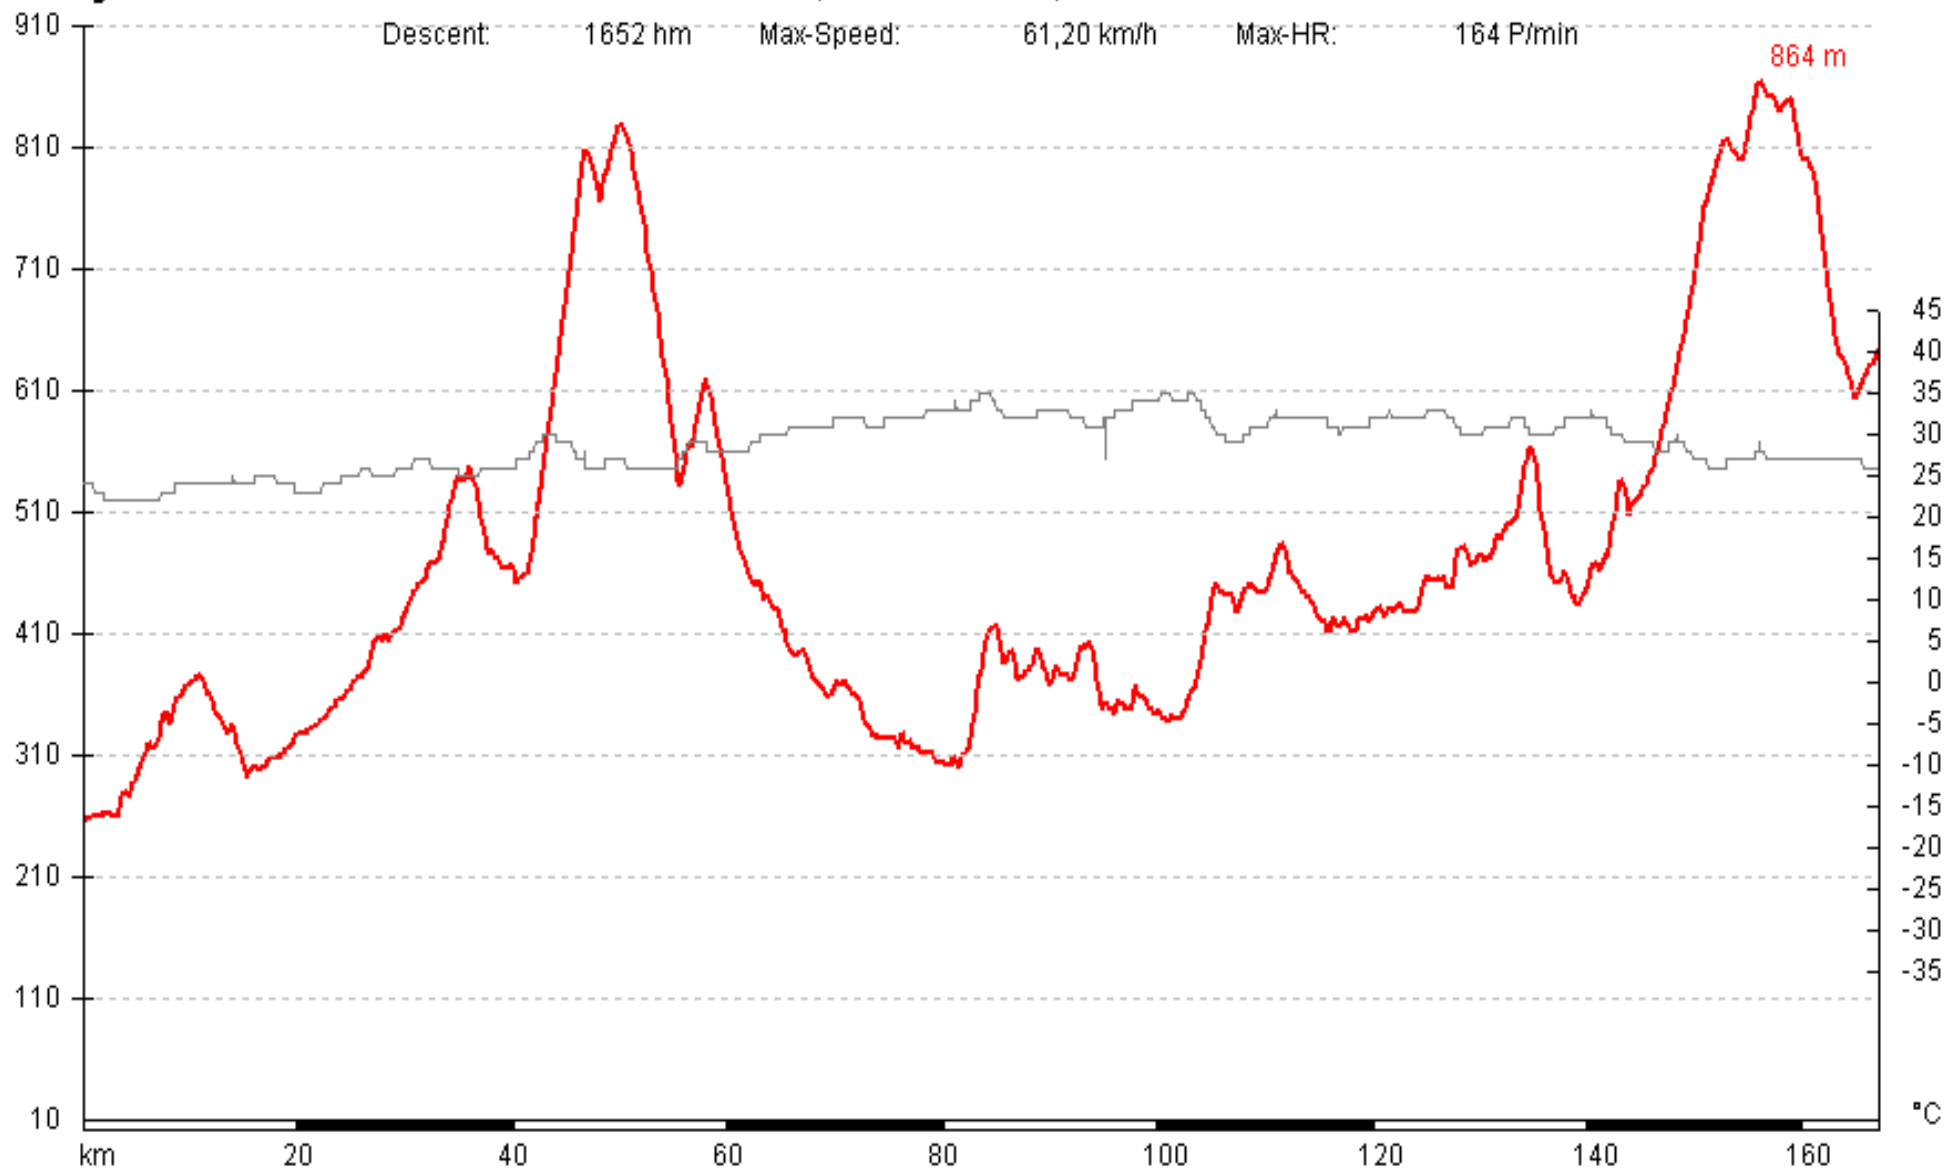

Start: (08:27:

### RIT 4 : PFORDT - LICHTE

Distance:	167,13 km	Time:	07:03:40 h	Category:	5 Star
Ascent:	2039 hm	AV-Speed:	23,67 km/h	AV-HR:	110 P/min
Descent:	1652 hm	Max-Speed:	61,20 km/h	Max-HR:	164 P/min

Restaurant	Object of Interest	steep Ascent	Checkpoint
SnackBar	Danger	steep Descent	Finish