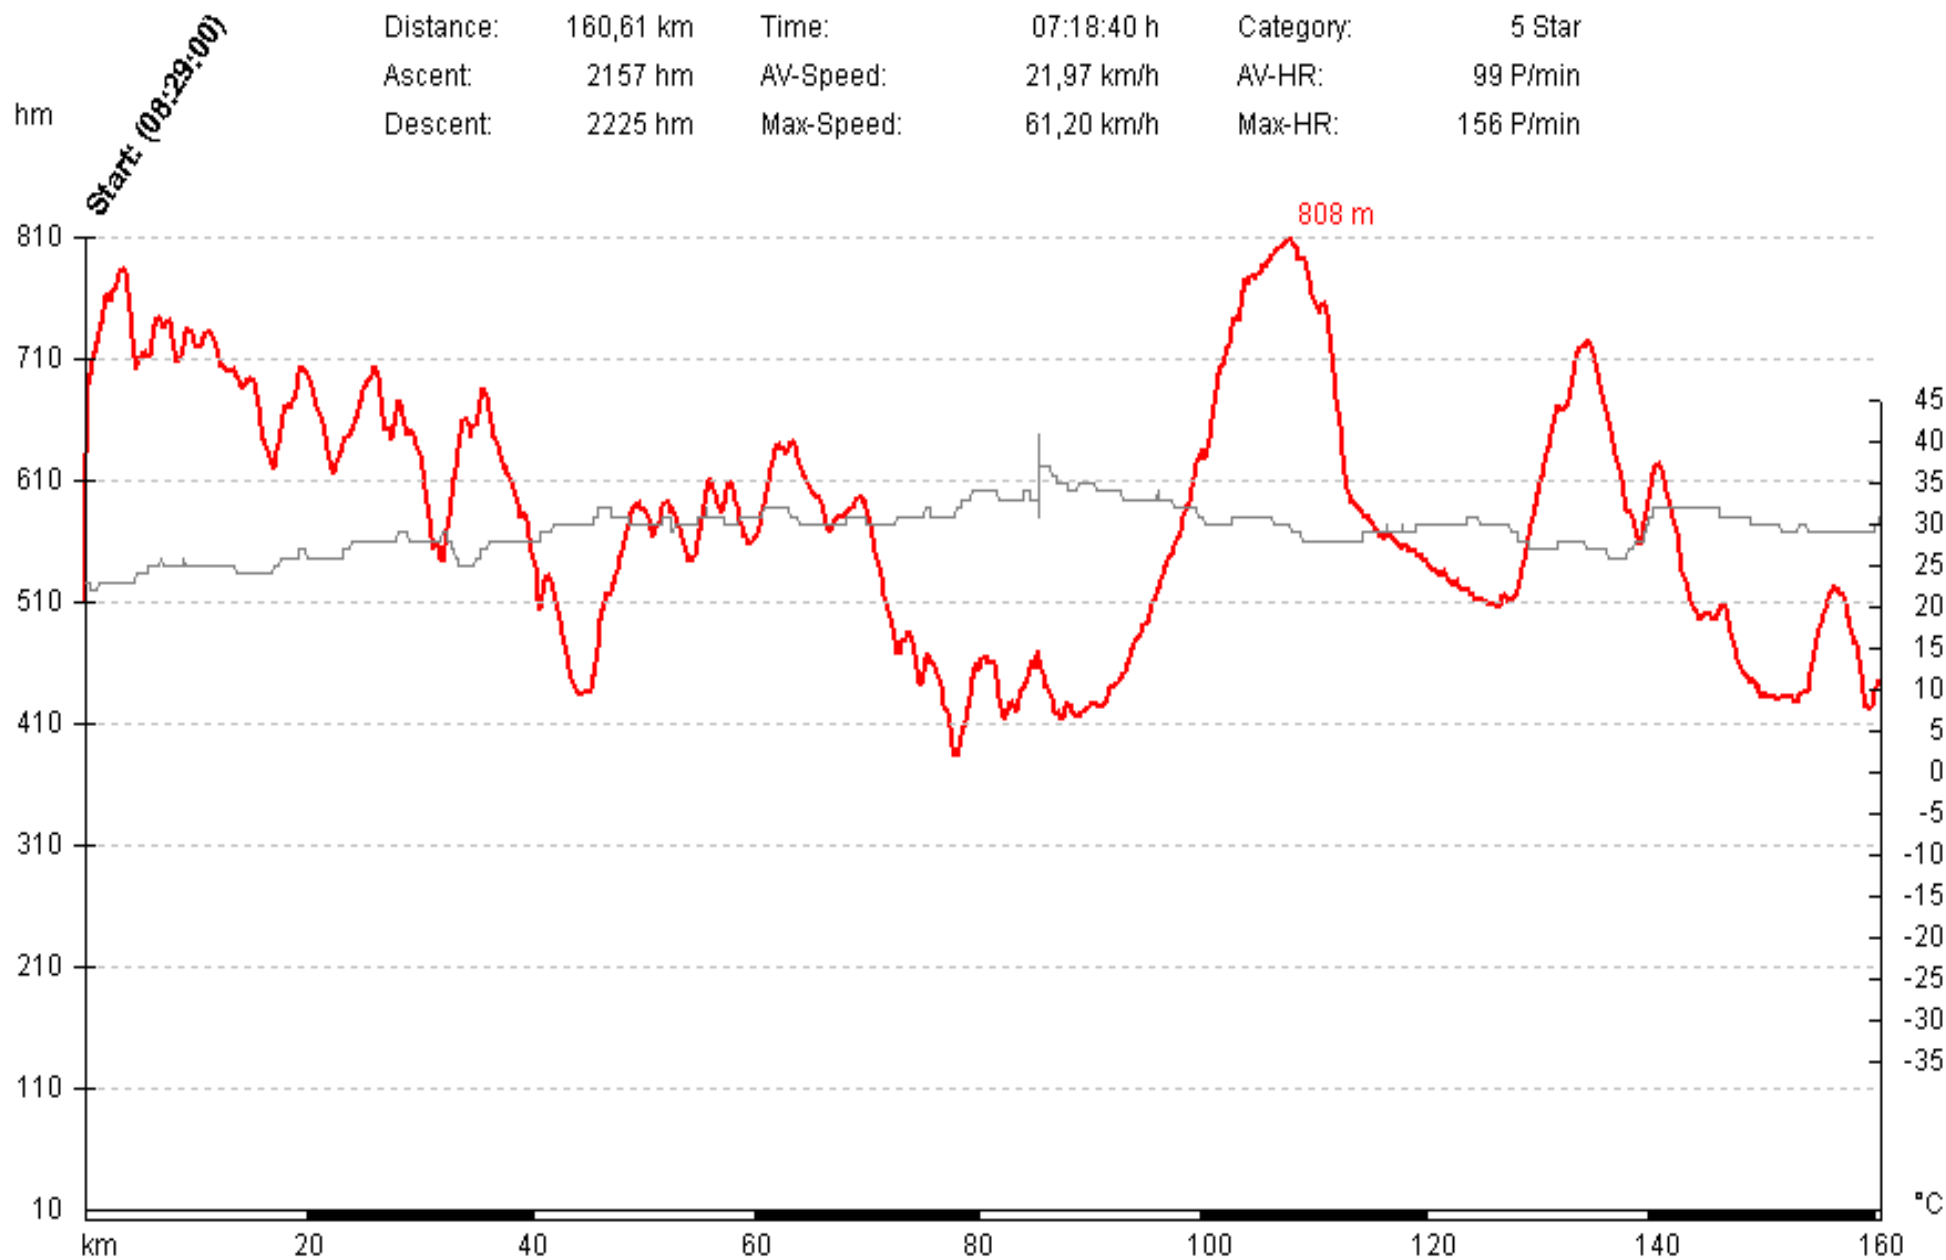

## Rit 5 : Lichte-Loket

Distance:	160,61 km	Time:	07:18:40 h	Category:	5 Star
Ascent:	2157 hm	AV-Speed:	21,97 km/h	AV-HR:	99 P/min
Descent:	2225 hm	Max-Speed:	61,20 km/h	Max-HR:	156 P/min

- |            |                    |               |            |
|------------|--------------------|---------------|------------|
| Restaurant | Object of Interest | steep Ascent  | Checkpoint |
| SnackBar   | Danger             | steep Descent | Finish     |