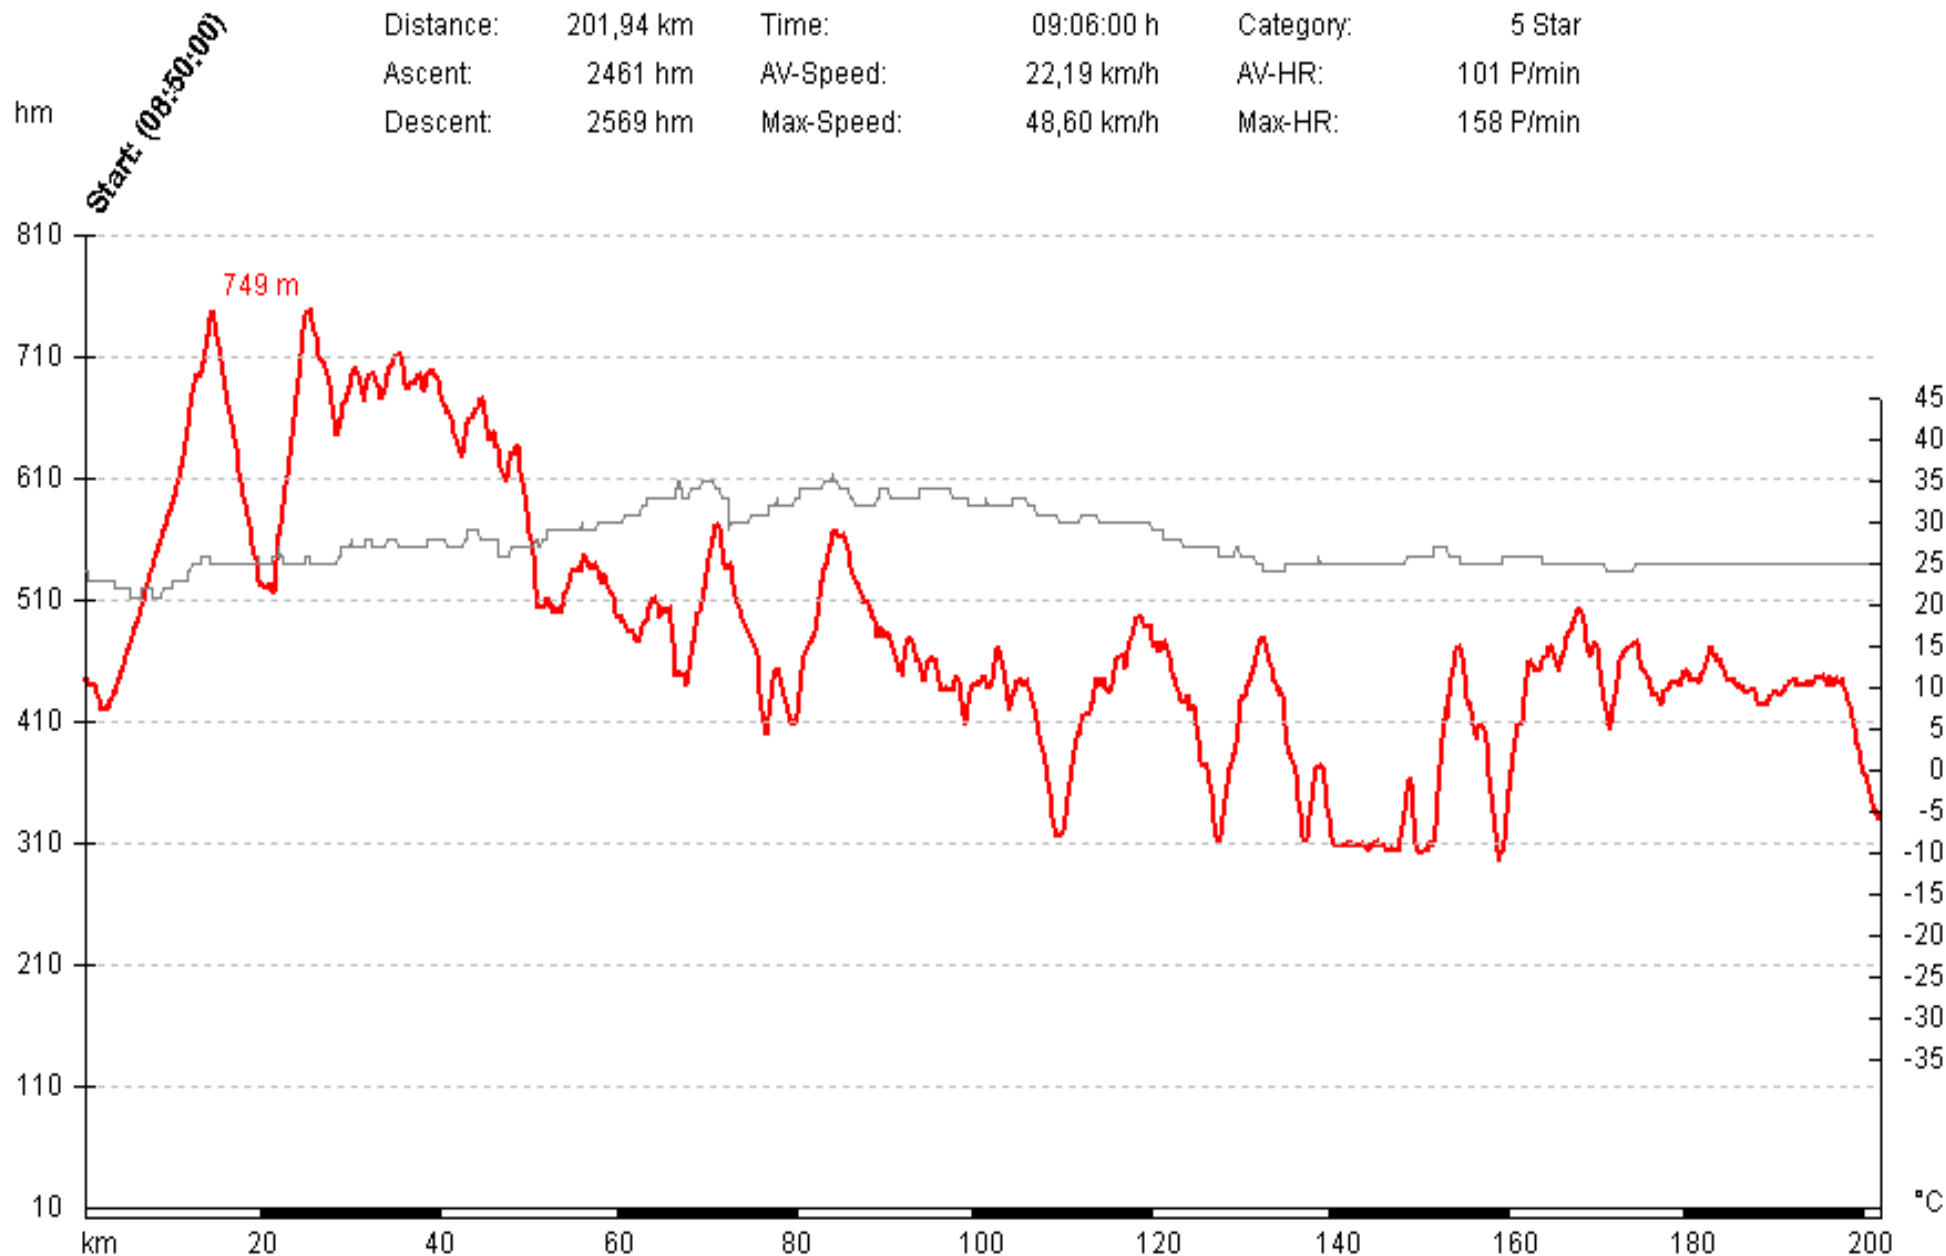

RIT6 LOKET-PRAAG

Distance: 201,94 km Time: 09:06:00 h Category: 5 Star
Ascent: 2461 hm AV-Speed: 22,19 km/h AV-HR: 101 P/min
Descent: 2569 hm Max-Speed: 48,60 km/h Max-HR: 158 P/min

- Restaurant
- Object of Interest
- steep Ascent
- Checkpoint
- Snackbar
- Danger
- steep Descent
- Finish